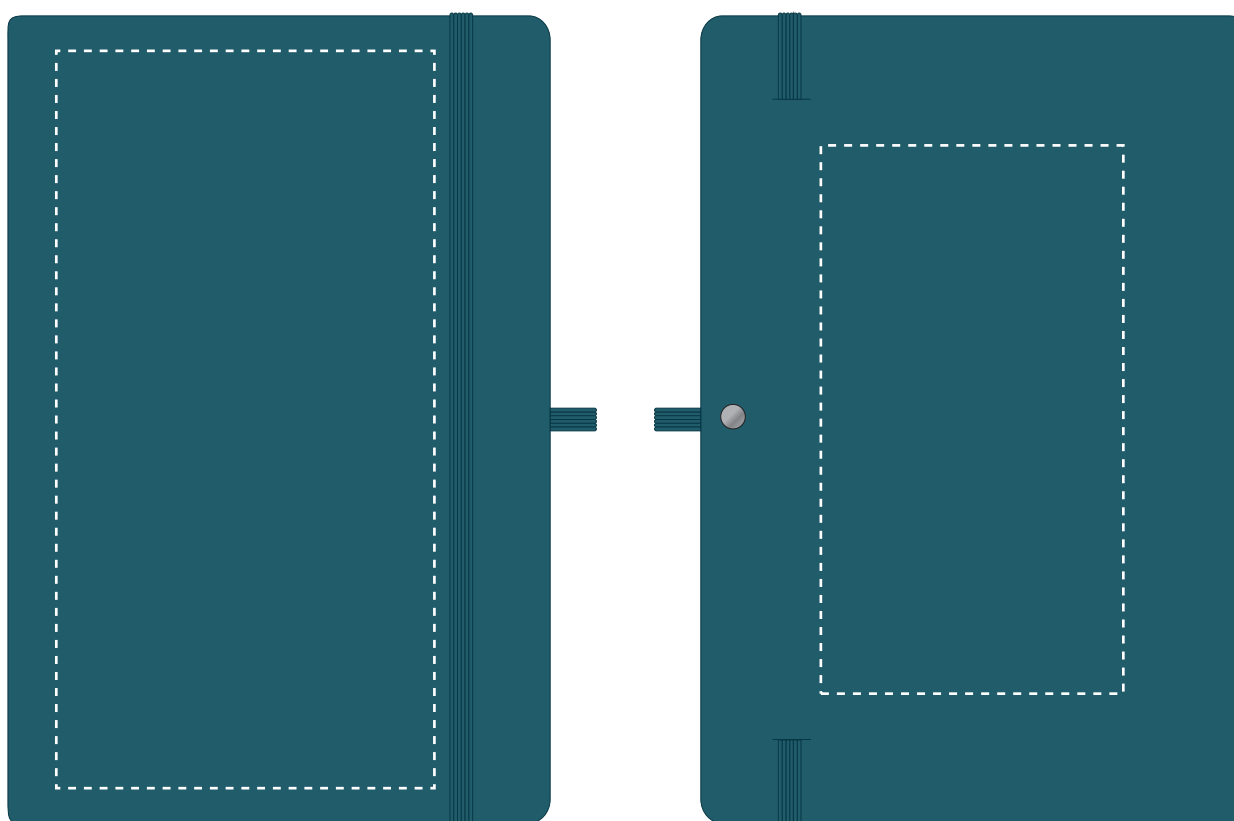

Your Ref:
Our Ref:

Quantity:
Version: 1

Product Code: QS0069
Product Colour: BLUE

PRINTING CONCERNS:**PRODUCT INFO:**

We stock this item in the following colours

**PANTONE REFERENCE(S)**

 Full Colour Printing

PRINT LAYOUT

-  CENTRED TO PRINT AREA
-  CENTRED TO NOTEBOOK

ARTWORK SCALE 50%

The dashed line is to demonstrate print area and will not appear on your printed item

PLEASE NOTE:

- All colours including print and product are for visual purposes only and should not be regarded as the actual colour of the product and print.
- Some products may vary from batch to batch and may differ from previous orders.
- The colour and texture of a product can also have an effect on the final print colour.
- By approving this order we accept that you understand these terms.

To proceed, please approve visual via the online system.

ARTWORK SCALE 100%
Max print area: 195mm x 100mm

ARTWORK SCALE 100%
Max print area: 145mm x 80mm